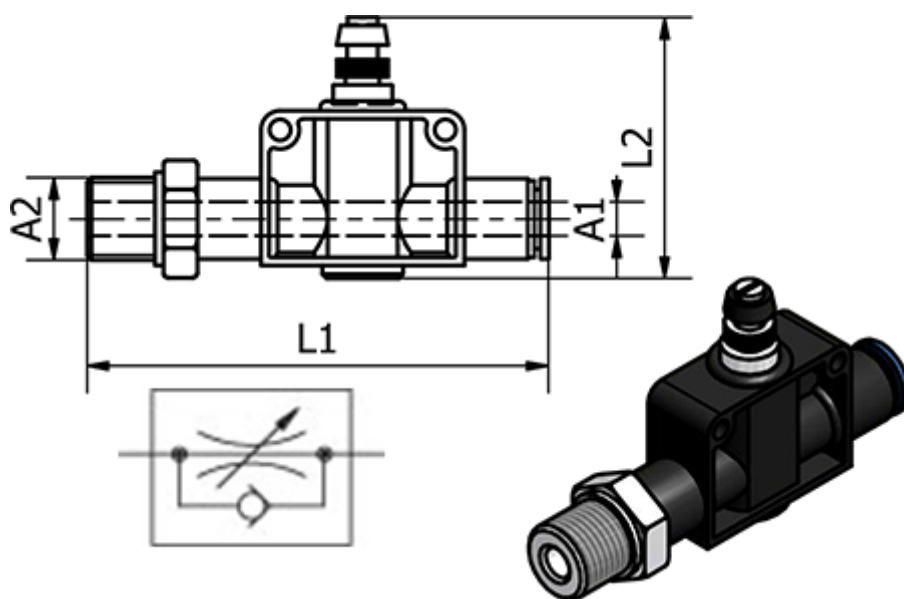

Article number: 5861830184

Description: Flow Control Valve 183.0184, Ø4 - G 1/8"  
Push-in/Thread

## Measures

Ext. Hose Diameter A1	= 4
L1	= 46.5
L2	= 25.7
Thread A2	= G 1/8"